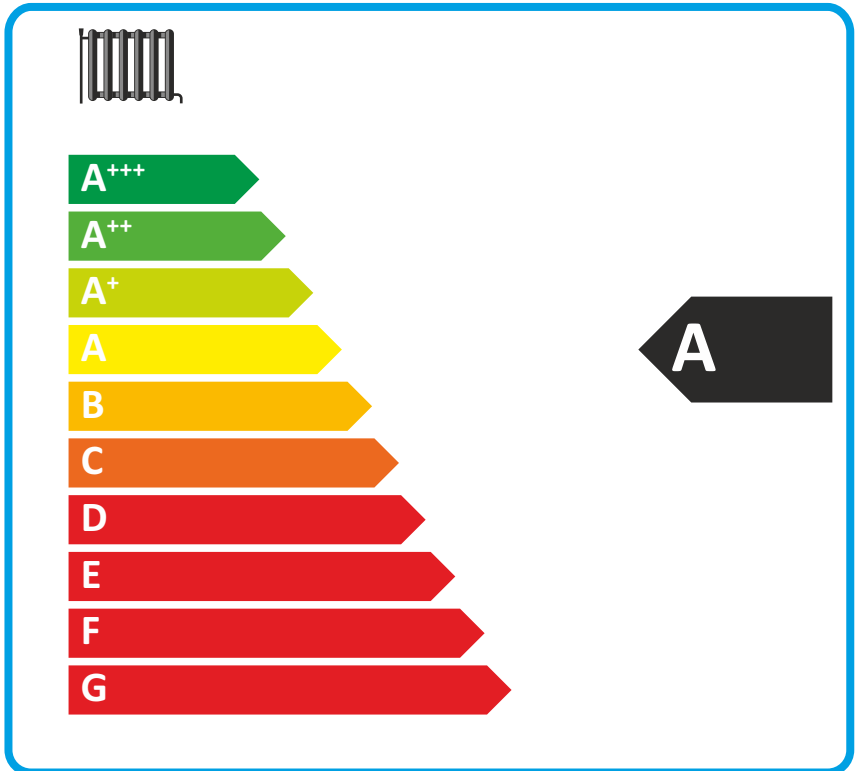

ENERGY IJA

енергия · ενεργεια IE IA

GCU compact 320 Biv
D2U30GB020Ax

Energy class A for space heating and domestic hot water.