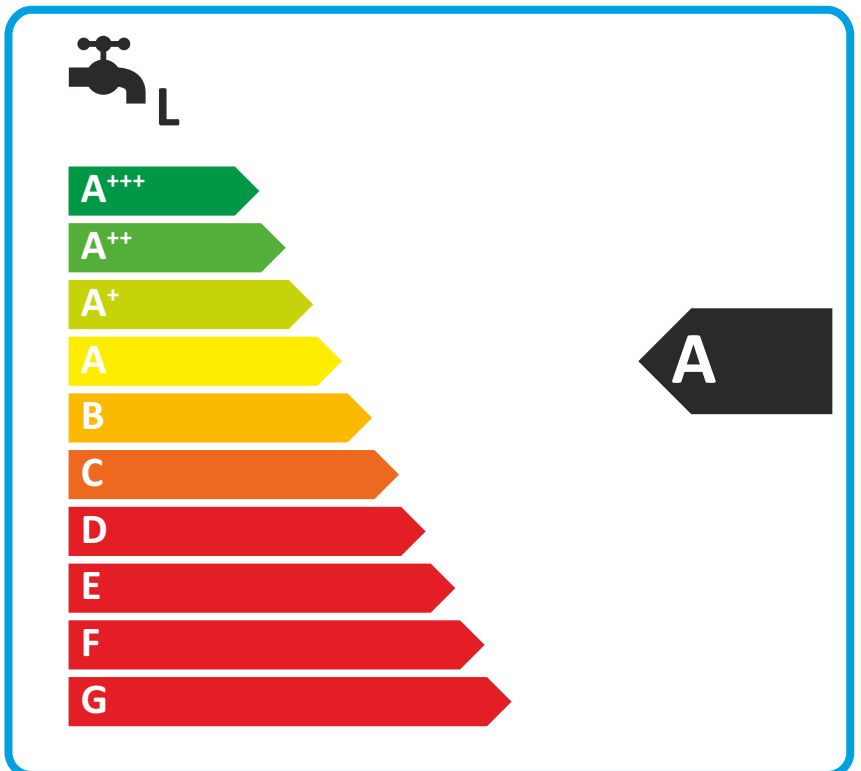

+ Solar panels ☐
+ Hot water tank ☒
+ Remote control ☒
+ Boiler ☐