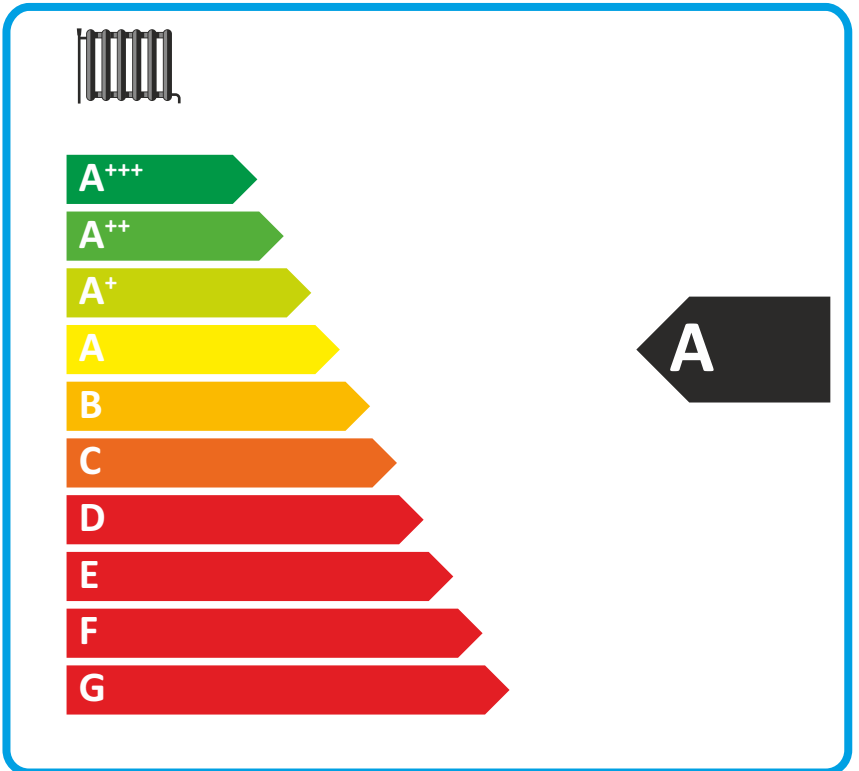

Boiler:

ENERGY IJA

енергия · ενεργεια IE IA

GCU compact 315 Biv
D2U30GB015Ax

Icons representing space heating and domestic hot water, both with an energy class of A.

Icons representing solar panels, hot water tank, remote control, and boiler, each with a plus sign and a checkbox.

Energy class A for space heating and domestic hot water.

+ Solar panels
 + Hot water tank
 + Remote control
 + Boiler

ENERGY IJA

енергия · ενεργεια IE IA

GCU compact 515
D2U50GC015Ax

ENERGY IJA

енергия · ενεργεια IE IA