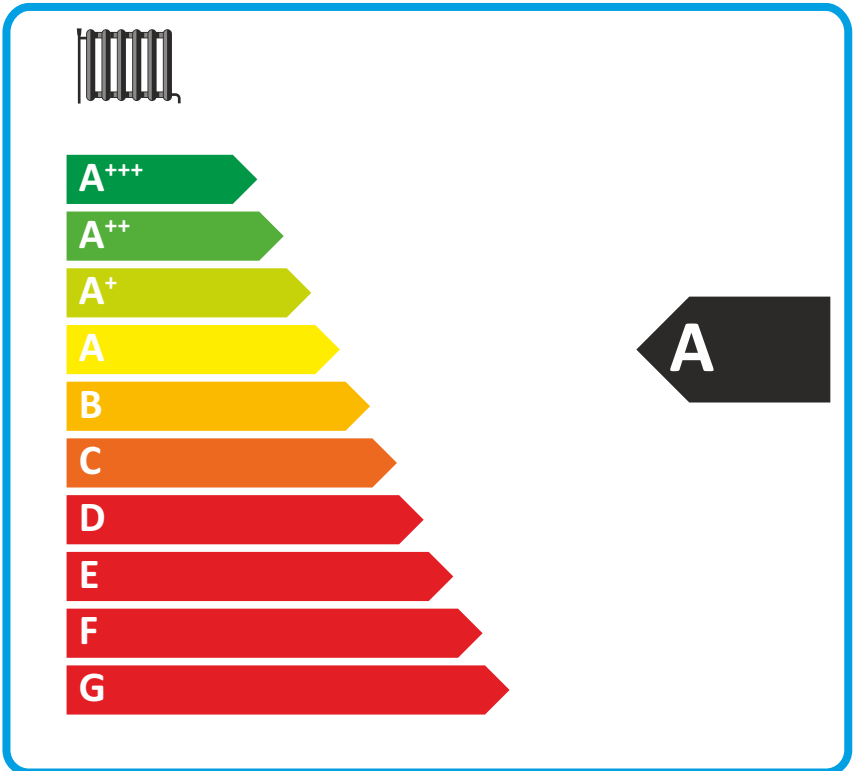

Boiler:

ENERGY IJA

енергия · ενεργεια IE IA

GCU compact 315 Biv
D2U30GB015Ax

Icons representing space heating and domestic hot water, both with an energy class of A.

Icons representing solar panels, hot water tank, remote control, and boiler, each with a plus sign and a checkbox.