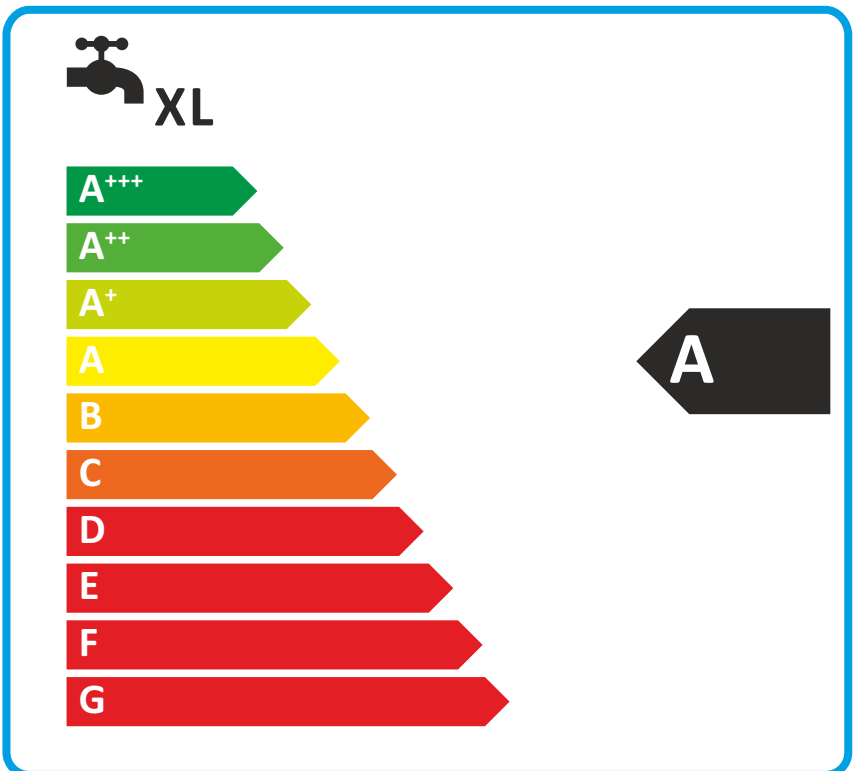

Boiler:

ENERGY IJA

енергия · ενεργεια IE IA

GCU compact 315 Biv
D2U30GB015Ax

Icons representing space heating and domestic hot water, both with an energy class of A.

Icons representing solar panels, hot water tank, remote control, and boiler, each with a plus sign and a checkbox.

Energy class A for space heating and domestic hot water.

+ Solar panels
 + Hot water tank
 + Remote control
 + Boiler

ENERGY IJA

енергия · ενεργεια IE IA

GCU compact 515
D2U50GC015Ax

ENERGY IJA

енергия · ενεργεια IE IA