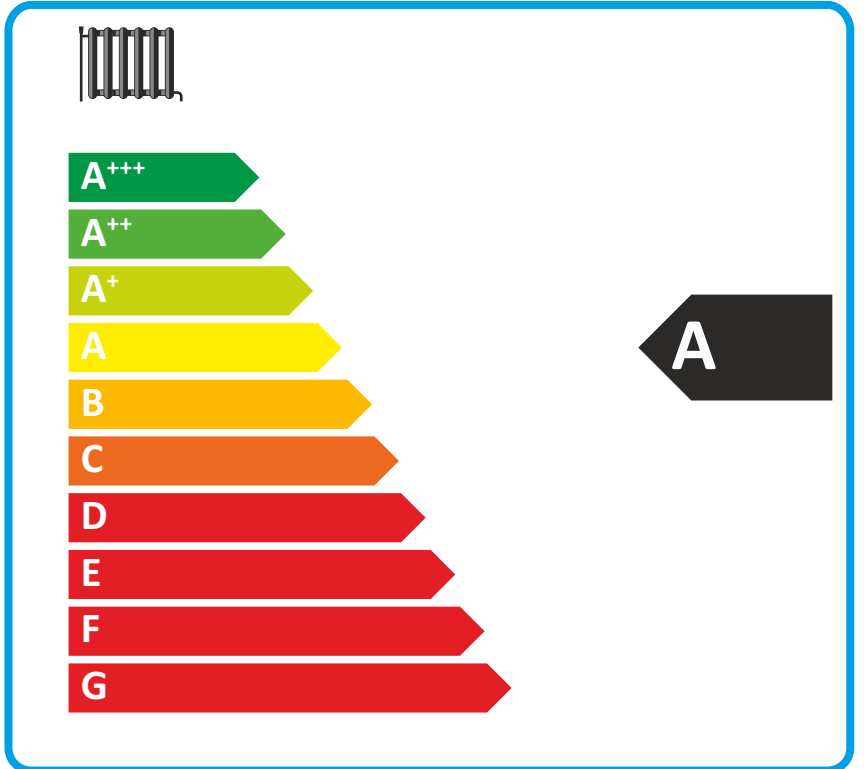

ENERGY IJA

енергия · ενεργεια IE IA

GCU compact 524
D2U50GC024Ax

A

A

XL