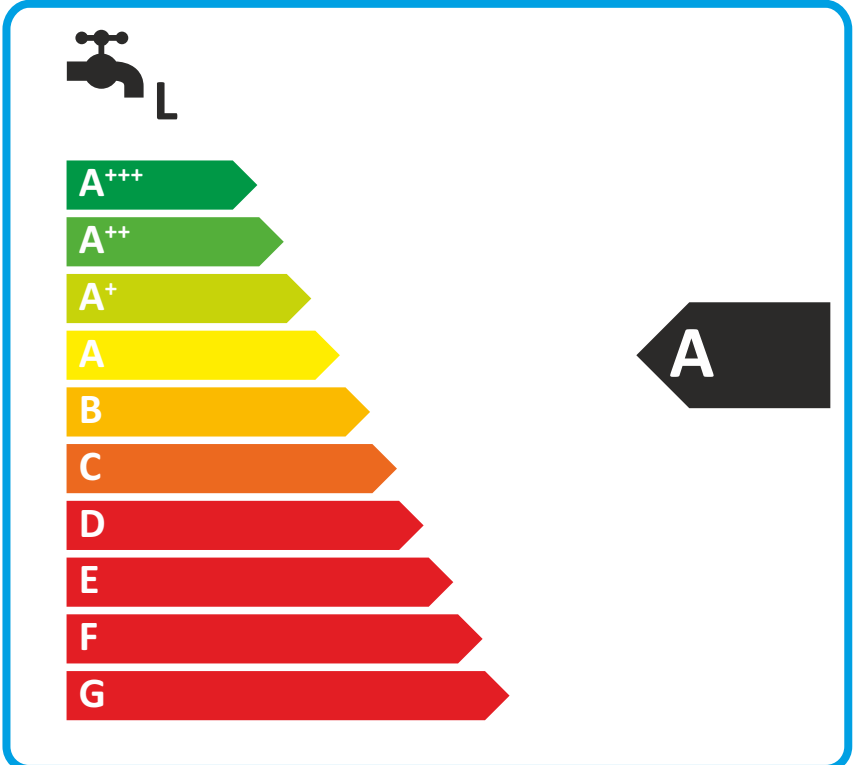

Boiler:

ENERGY IJA

енергия · ενεργεια IE IA

GCU compact 315 Biv
D2U30GB015Ax

Icons representing space heating and domestic hot water, both with an energy class of A.

Icons representing solar panels, hot water tank, remote control, and boiler, each with a plus sign and a checkbox.

ENERGY IJA

енергия · ενεργεια IE IA

GCU compact 320
D2U30GC020Ax

- + [Solar Panel] [X]
- + [Water Tank] [X]
- + [Remote Control] [X]
- + [Boiler] []

ENERGY IJA

енергия · ενεργεια IE IA

GCU compact 320 Biv
D2U30GB020Ax

Energy class A for space heating and domestic hot water.

+ Solar panels
 + Hot water tank
 + Remote control
 + Boiler

ENERGY IJA

енергия · ενεργεια IE IA

GCU compact 515
D2U50GC015Ax

ENERGY IJA

енергия · ενεργεια IE IA