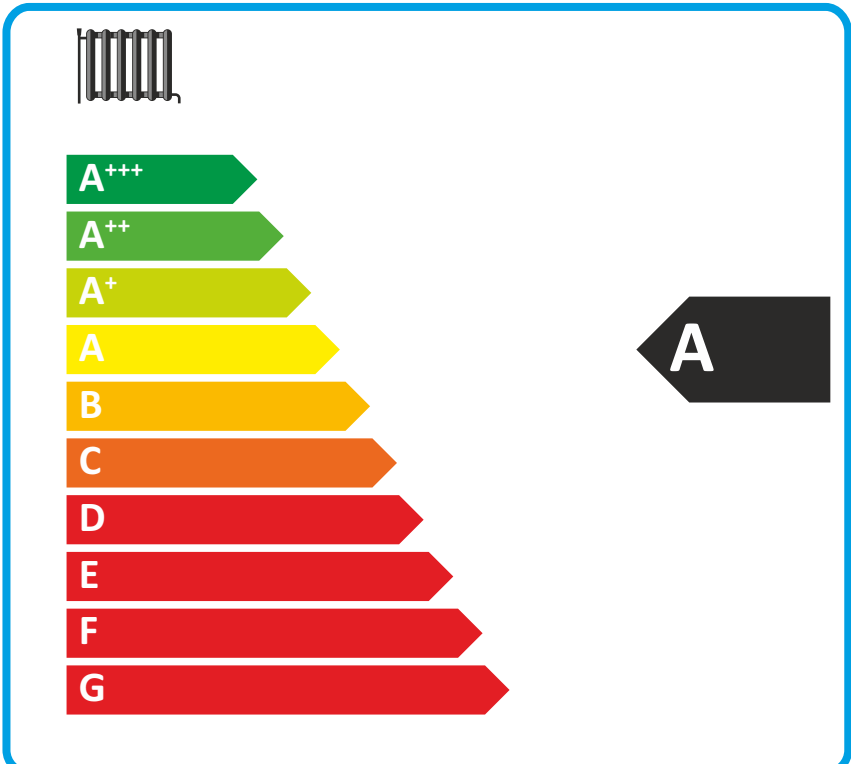

ENERGY IJA

енергия · ενεργεια IE IA

GCU compact 528
D2U50GC028Ax