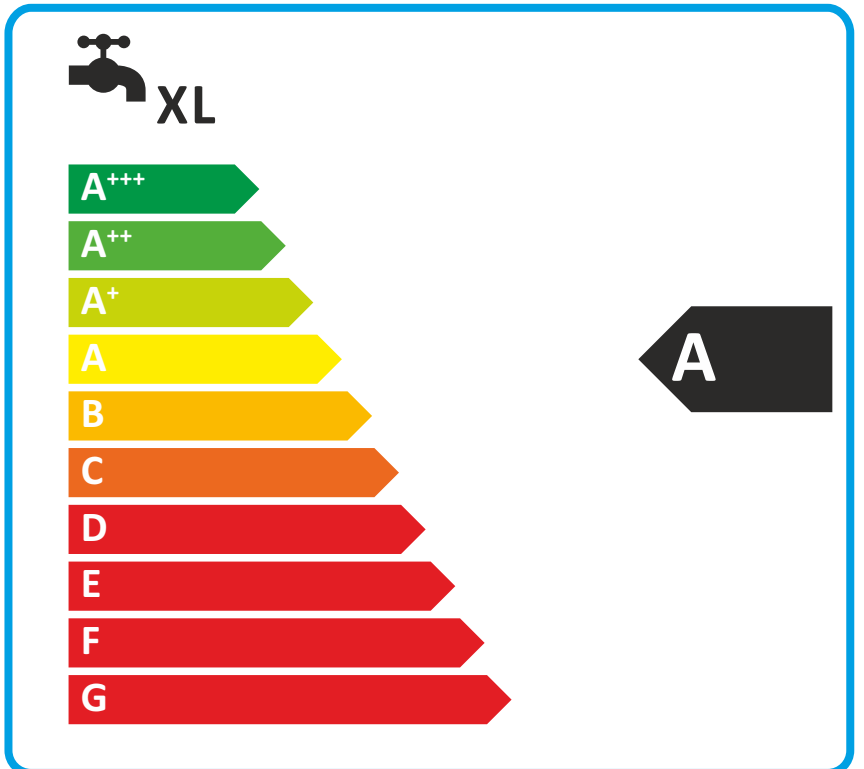

ENERGY IJA

енергия · ενεργεια IE IA

GCU compact 524
D2U50GC024Ax

A

A

XL

+

+

+

+

☐

☒

☒

☐