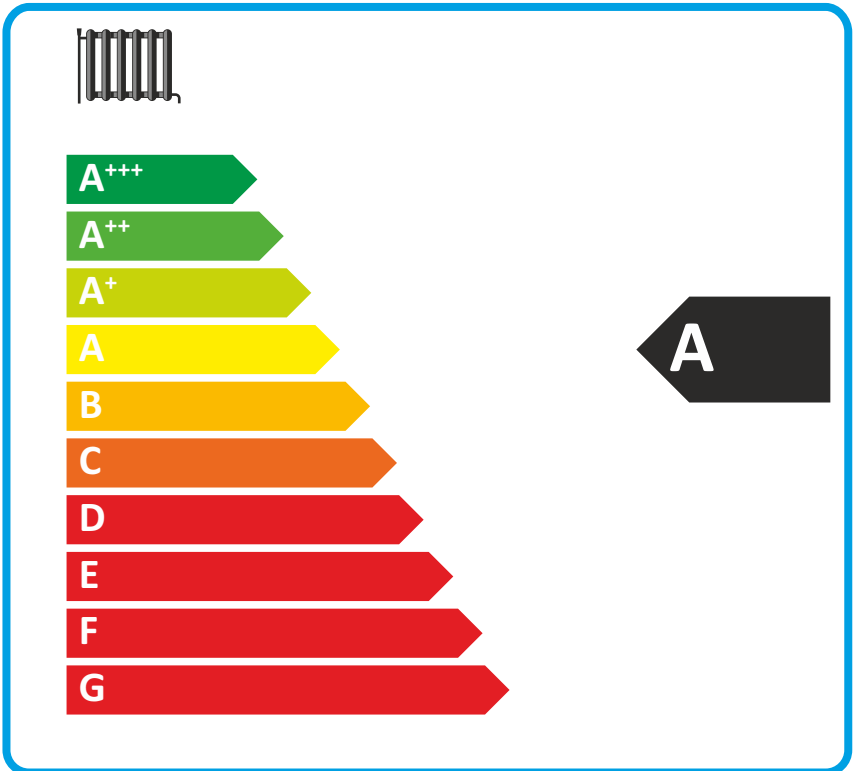

Boiler:

ENERGY IJA

енергия · ενεργεια IE IA

GCU compact 315 Biv
D2U30GB015Ax

Icons representing space heating and domestic hot water, both with an energy class of A.

Icons representing solar panels, hot water tank, remote control, and boiler, each with a plus sign and a checkbox.

енергия · ενεργεια IE IA

GCU compact 528
D2U50GC028Ax

- + [Solar Panel] []
- + [Hot Water Tank] [X]
- + [Remote Control] [X]
- + [Boiler] []

ENERGY IJA

енергия · ενεργεια IE IA

GCU compact 528 Biv
D2U50GB028Ax