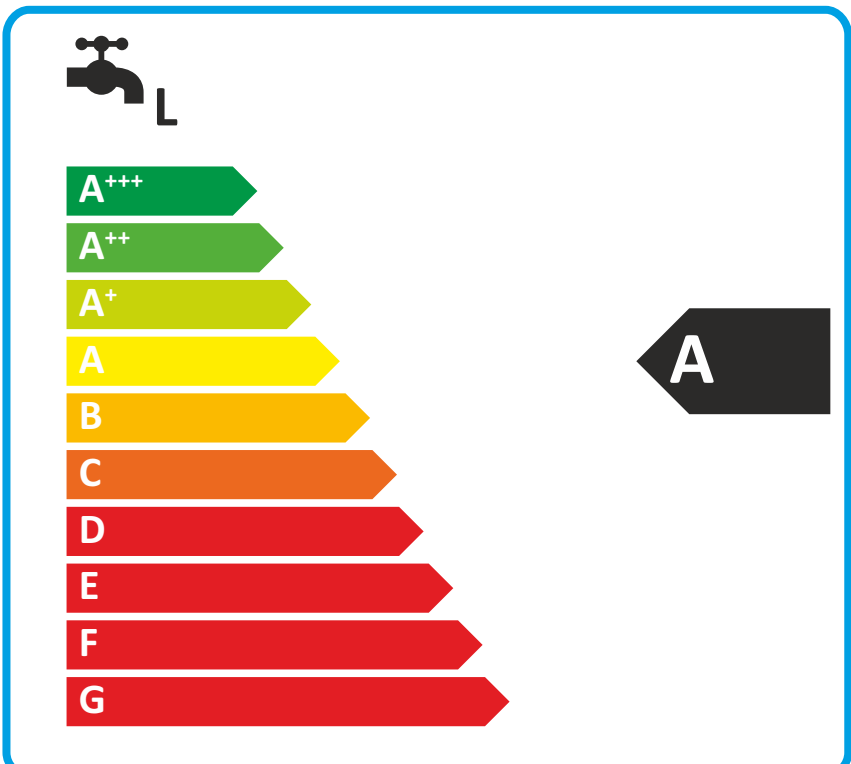

ENERGY IJA

енергия · ενεργεια IE IA

GCU compact 315
D2U30GC015Ax

Space heating: A

Domestic hot water: A

Solar panels:

Hot water tank:

Remote control:

Boiler:

ENERGY IJA

енергия · ενεργεια IE IA

GCU compact 315 Biv
D2U30GB015Ax

Icons representing space heating and domestic hot water, both with an energy class of A.

Icons representing solar panels, hot water tank, remote control, and boiler, each with a plus sign and a checkbox.