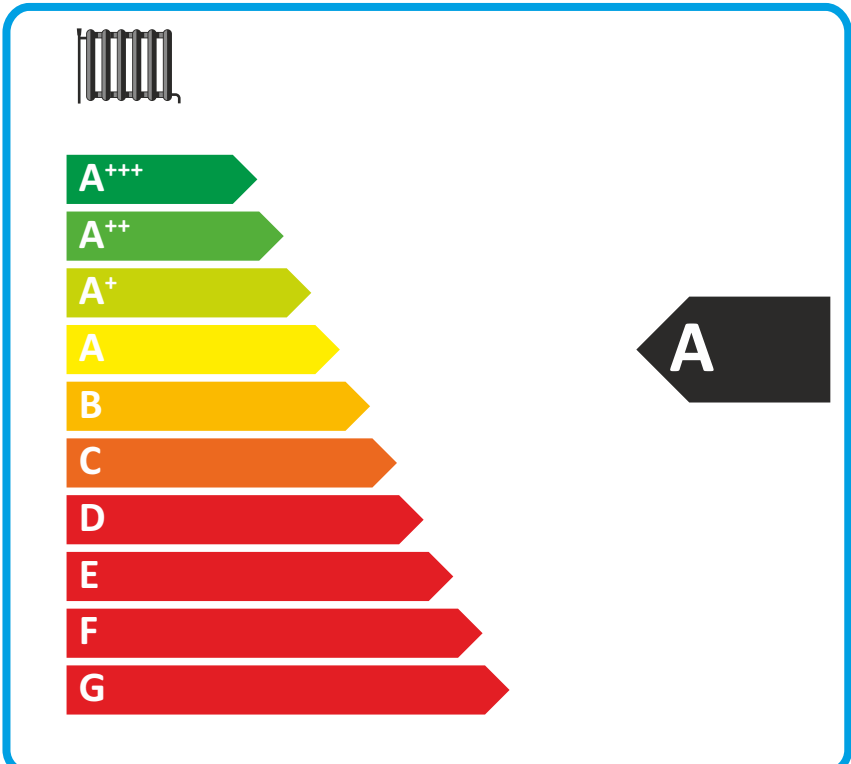

ENERGY IJA

енергия · ενεργεια IE IA

GCU compact 315
D2U30GC015Ax

Space heating: A

Domestic hot water: A

Solar panels:

Hot water tank:

Remote control:

Boiler:

ENERGY IJA

енергия · ενεργεια IE IA

GCU compact 315 Biv
D2U30GB015Ax

Icons representing space heating and domestic hot water, both with an energy class of A.

Icons representing solar panels, hot water tank, remote control, and boiler, each with a plus sign and a checkbox.