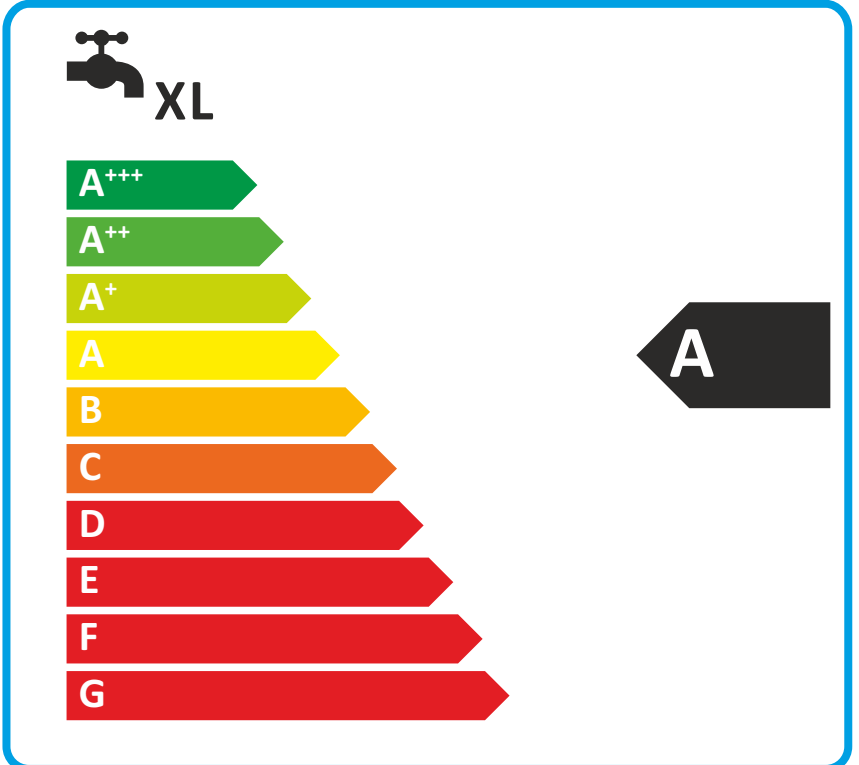

Boiler:

ENERGY IJA

енергия · ενεργεια IE IA

GCU compact 315 Biv
D2U30GB015Ax

Icons representing space heating and domestic hot water, both with an energy class of A.

Icons representing solar panels, hot water tank, remote control, and boiler, each with a plus sign and a checkbox.

ENERGY IJA

енергия · ενεργεια IE IA

GCU compact 524 Biv
D2U50GB024Ax

Energy efficiency: A
Heating: A
Water saving: XL

Additional features:
+ Solar panel
+ Hot water tank
+ Remote control
+ Boiler

ENERGY IJA