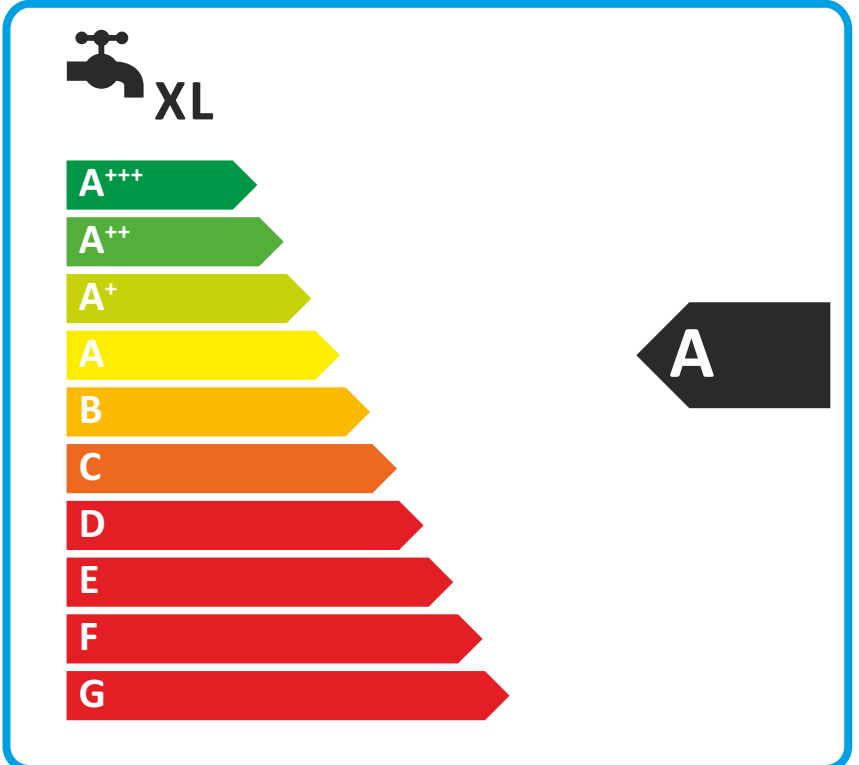

ENERGY IJA

енергия · ενεργεια IE IA

GCU compact 515 Biv
D2U50GB015Ax

A

A

XL

+ ☐

+ ☒

+ ☒

+ ☐