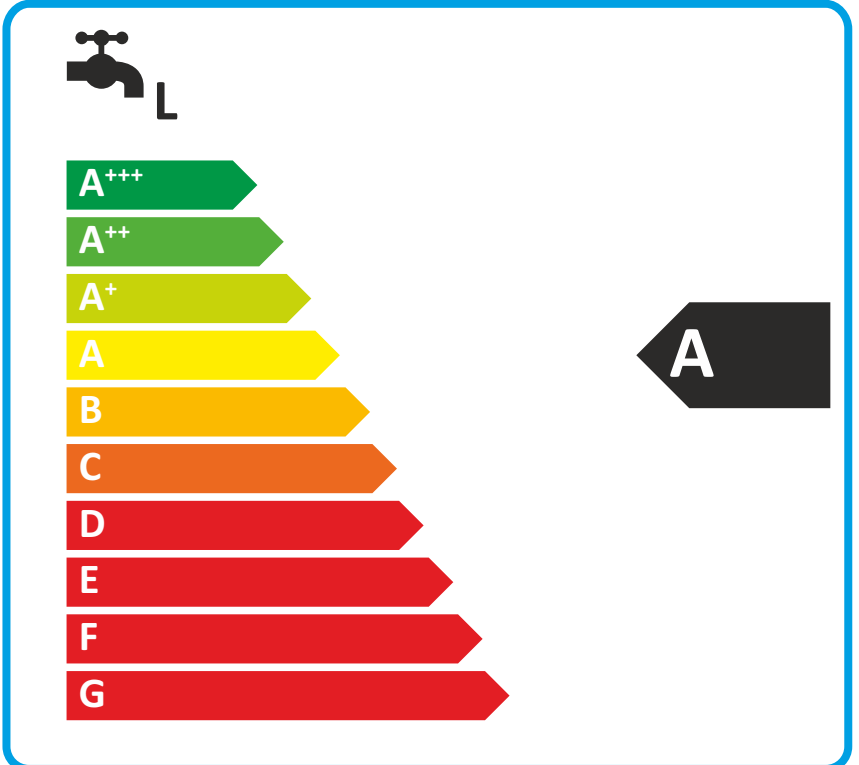

Boiler:

ENERGY IJA

енергия · ενεργεια IE IA

GCU compact 315 Biv
D2U30GB015Ax

Icons representing space heating and domestic hot water, both with an energy class of A.

Icons representing solar panels, hot water tank, remote control, and boiler, each with a plus sign and a checkbox.