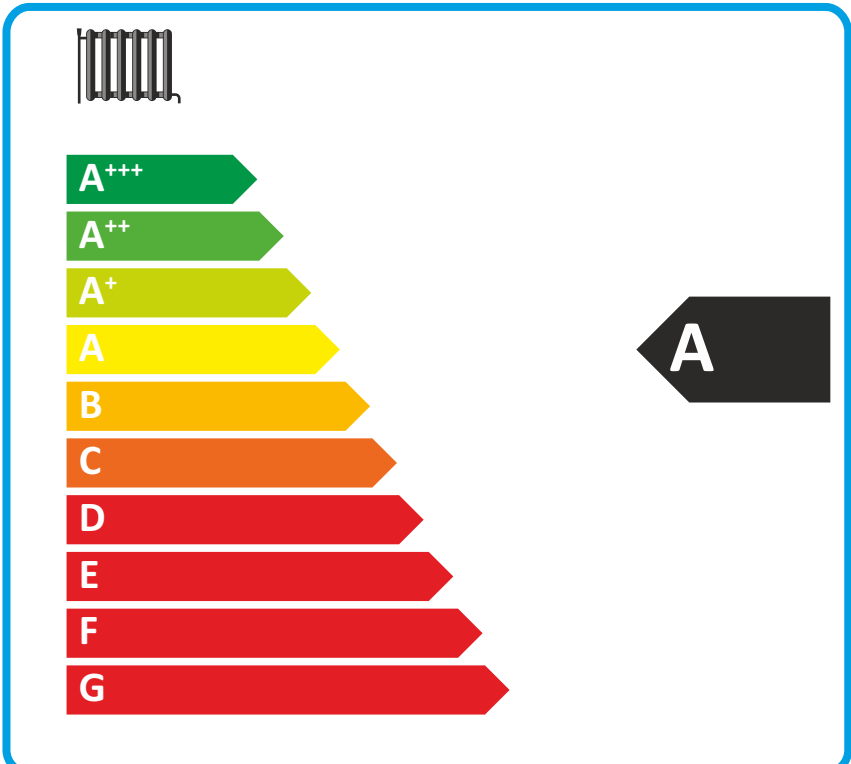

ENERGY IJA

енергия · ενεργεια IE IA

GCU compact 520 Biv
D2U50GB020Ax