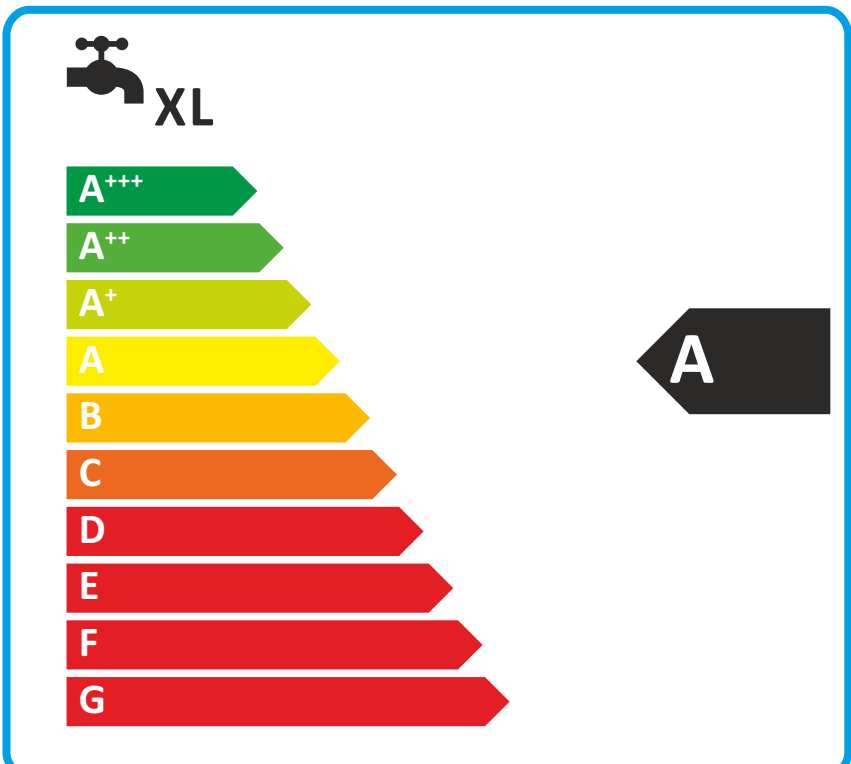

ENERGY IJA

енергия · ενεργεια IE IA

GCU compact 520 Biv
D2U50GB020Ax

- + ☐
- + ☒
- + ☒
- + ☐