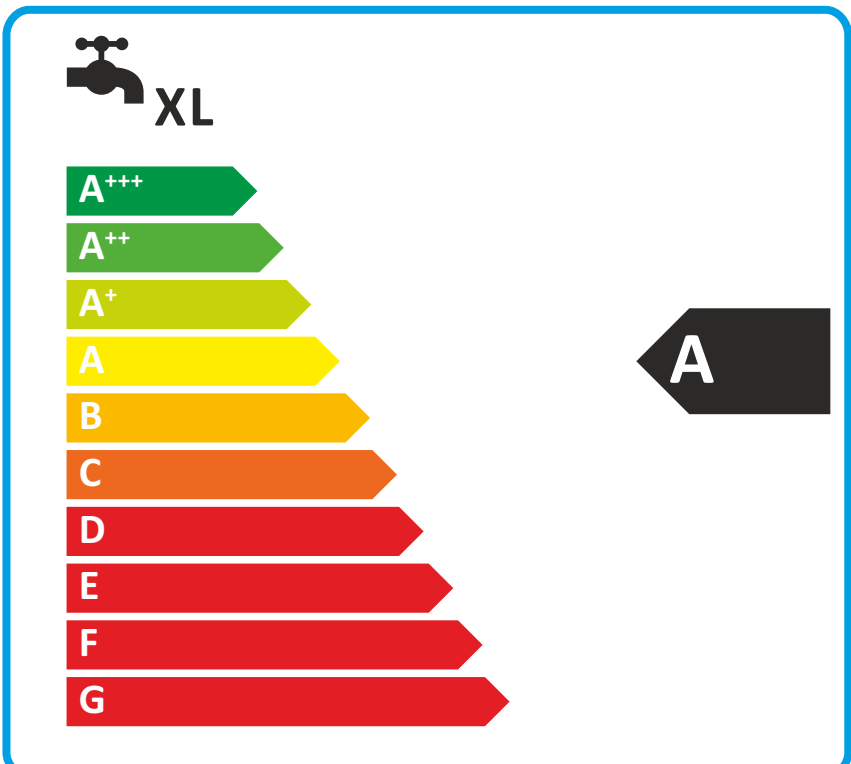

- + [Solar Panel] [ ]
- + [Hot Water Tank] [X]
- + [Remote Control] [X]
- + [Boiler] [ ]